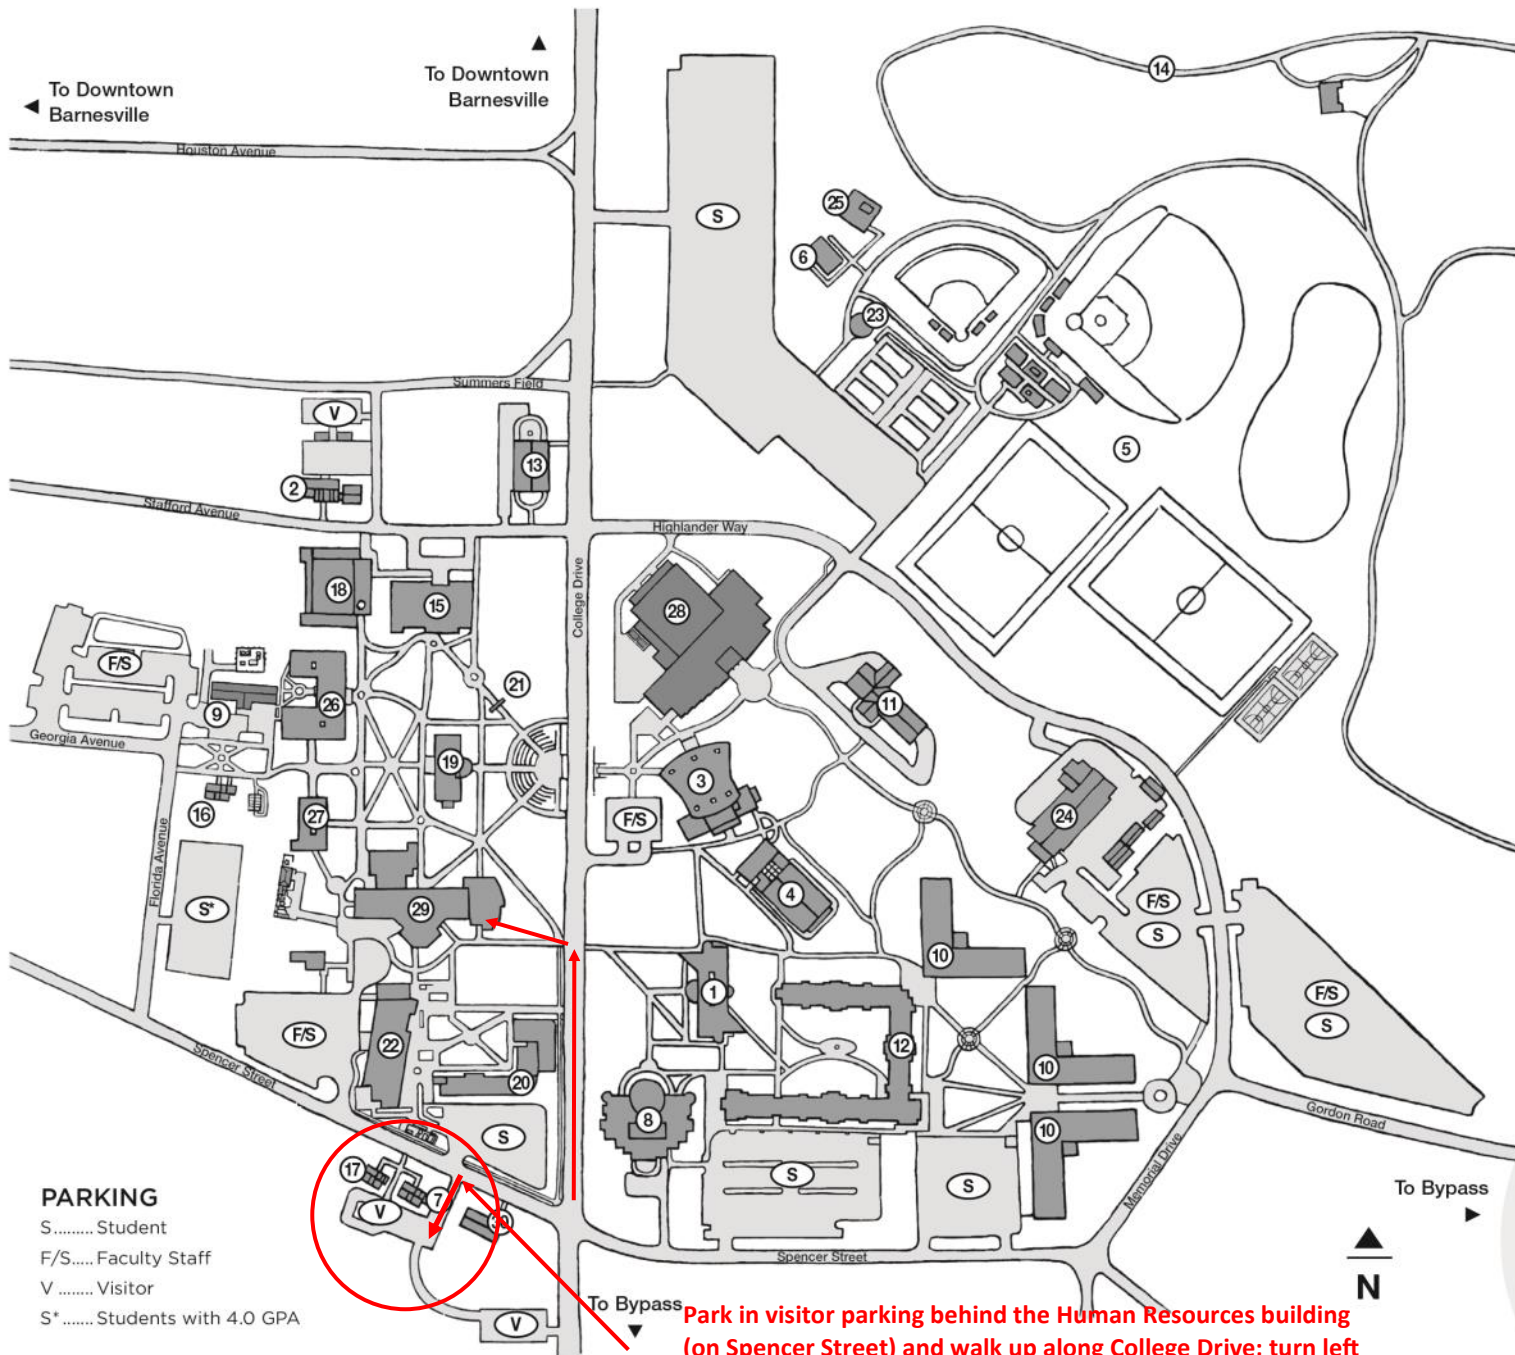

OUR CAMPUS

- 1 Academic Building
- 2 Alumni House
- 3 Alumni Memorial Hall
- 4 Aquatics Center
- 5 Athletic Complex
- 6 Beach Volleyball Court
- 7 Community Education
- 8 Fine Arts Building
- 9 Georgia House/
Human Resources
- 10 Gordon Commons
- 11 Gordon Hall/Public Safety
- 12 Gordon Village
- 13 Guillebeau Hall
- 14 Highlander Trail
- 15 Hightower Library
- 16 Honors House
- 17 Institutional Effectiveness
- 18 Instructional Complex
- 19 Lambdin Hall
- 20 Melton Hall
- 21 Military Memorial
- 22 Nursing and Allied
Health Building
- 23 Pavilion
- 24 Plant Operations/
Central Receiving
- 25 Racquetball Courts
- 26 Russell Hall
- 27 Smith Hall
- 28 Student Activity and
Recreation Center
- 29 Student Center
- 30 Welcome Center

PARKING

- S Student
- F/S..... Faculty Staff
- V Visitor
- S* Students with 4.0 GPA

Park in visitor parking behind the Human Resources building (on Spencer Street) and walk up along College Drive; turn left into campus at the light to the Student Center (#29). We are located on the 2nd floor, room 234.