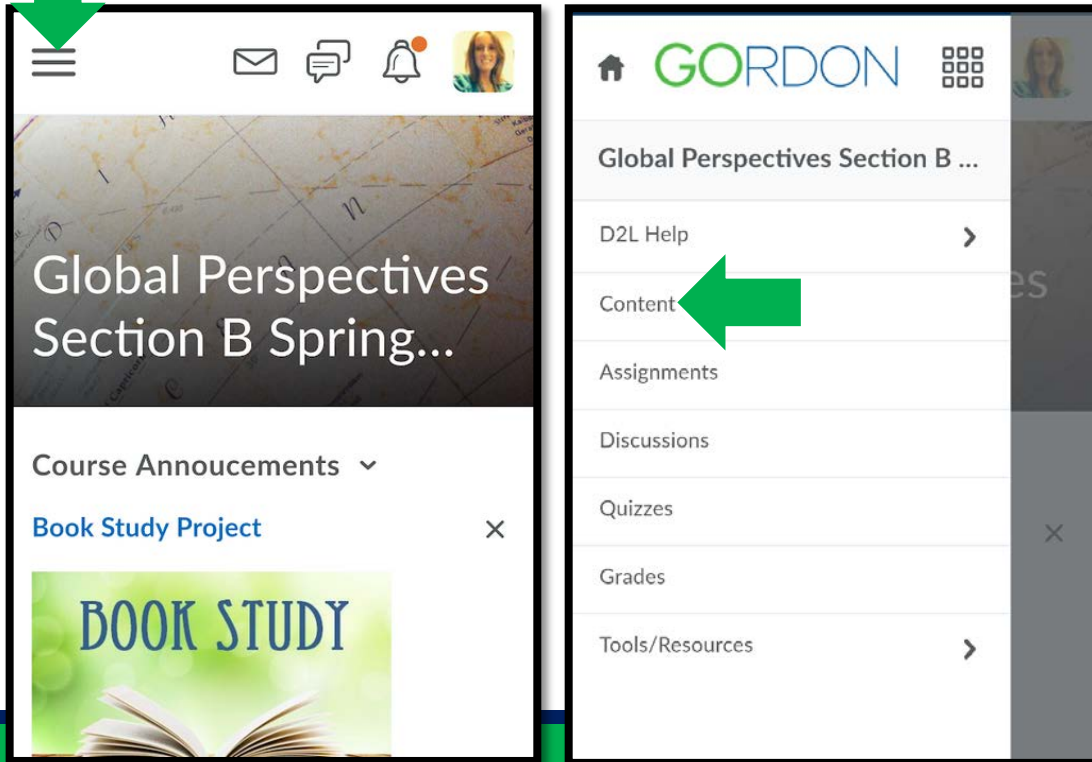

[View All Courses](#)

- Navigation bar will include links to calendar, GALILEO, NetTutor, etc.
- Choose waffle icon in upper right of navigation bar to see list of courses (especially if courses are not pinned in “My Courses” widget)

D2L Help >

Calendar

GALILEO

NetTutor- Online Tutoring

ProctorU

D2L Maintenance

Gordon State C...

Abnormal Psychology Section A Spring 2017 CO - Abnormal Psychology Section A Spring 2017 CO	📌
Global Perspectives Section B Spring 2017 CO - CO.760.COLQ2995.633.20174	📌
Foundations of Nursing Section A Spring 2017 CO - Foundations of Nursing Section A Spring 2017 CO	📌
American Govt Section A Spring 2017 CO - American Govt Section A Spring 2017 CO	📌
CD Test CO2 Feb 2016 - CD Test CO2 Feb 2016	📌
Demo Class - Demo Class	📌

Navigating Brightspace by D2L on Mobile Devices

The Course Homepage

- After selecting the course, the course announcements will be listed first. The GALILEO Discover tool and calendar will be listed below.
- Choose the list icon in the upper left corner to see the course navigation bar.
- Choose the waffle icon in the upper right corner of the navigation bar to view your listing of courses.
- Choose the “content” link in the navigation bar to access the modules/files in the course.