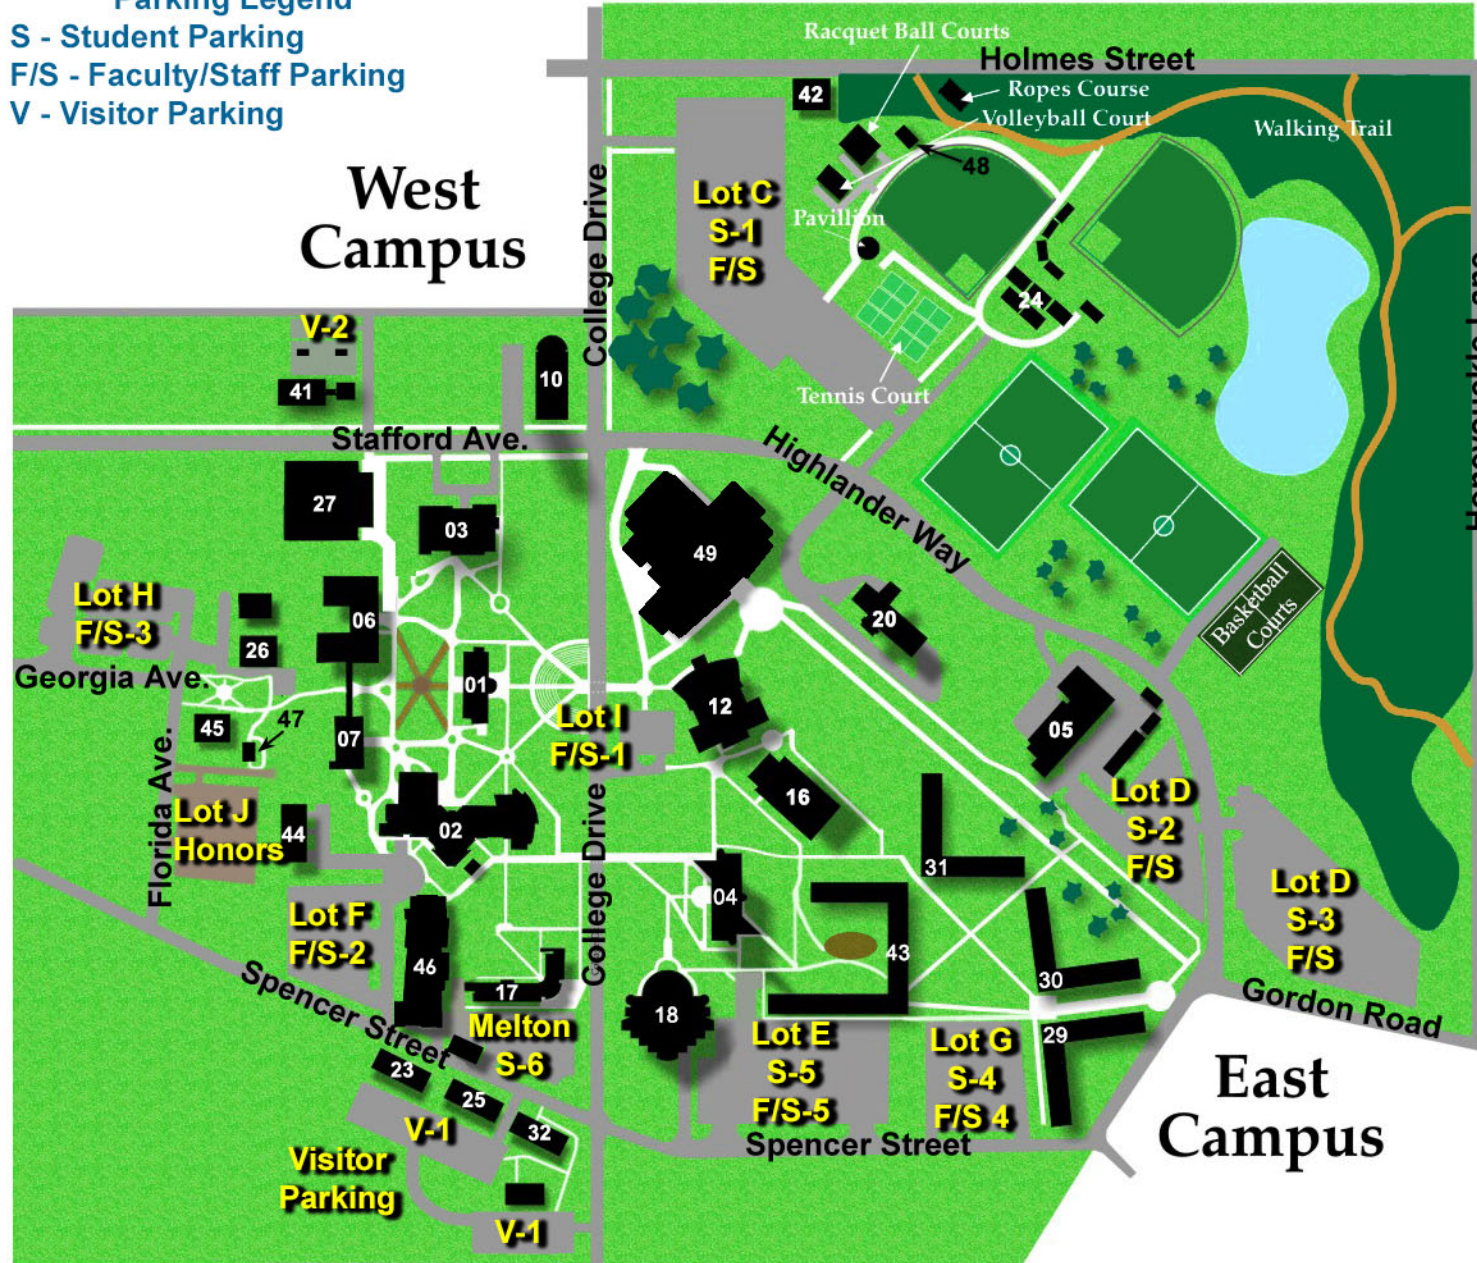

Gordon State College Campus Map

Parking Legend
 S - Student Parking
 F/S - Faculty/Staff Parking
 V - Visitor Parking

Campus Building List

#	Building Name
01	Lambdin Hall
02	Student Center
03	Hightower Library
04	Academic Building
05	Facilities
06	Russell Hall
07	Smith Hall
10	Guillebeau Hall (Annex)
12	Alumni Memorial Hall (Gym)
16	Aquatic Center
17	Melton Hall
18	Fine Arts Building
20	Gordon Hall - Public Safety
23	402 Spencer-Institutional Effectiveness
24	Athletic Complex
25	404 Spencer - Community Education
26	Human Resources (GA House)
27	Instructional Complex
29	Gordon Commons A
30	Gordon Commons B
31	Gordon Commons C
32	406 Spencer - Welcome Center
41	Alumni House (Stafford House)
42	Holmes Street House
43	Gordon Village
44	Student Center Storage
45	Honor's House (225 GA Ave)
46	Nursing & Allied Health Sciences
47	Greenhouse
48	Athletic Storage
49	Student Activity & Recreation Center