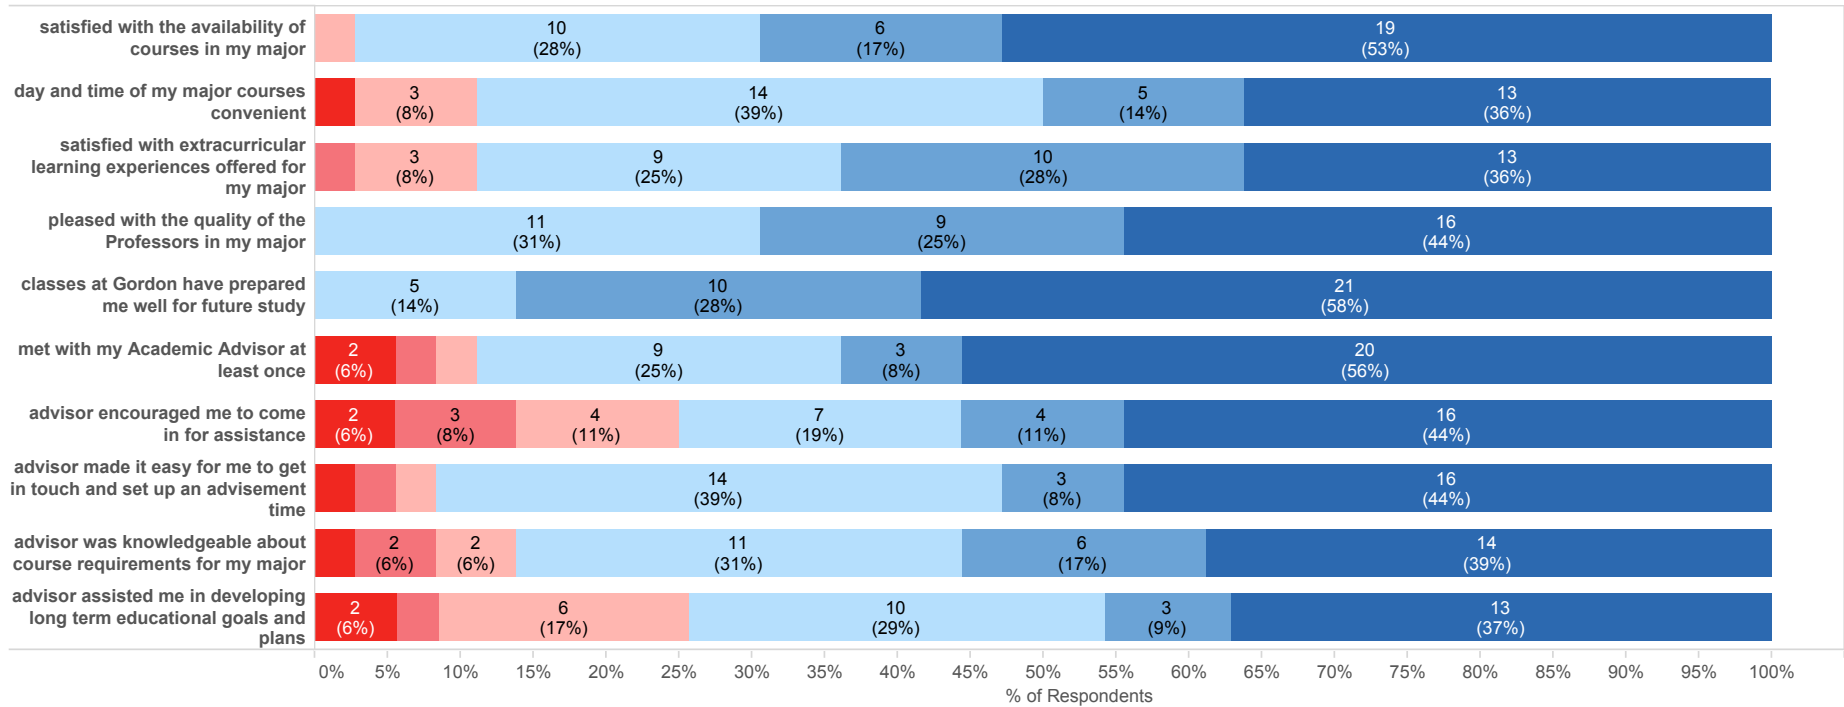

Gender

Age

Graduation Survey Results by School

RESPONSE ■ 1 - Strongly Disagree ■ 2 - Moderately Disagree ■ 3 - Disagree ■ 4 - Agree ■ 5 - Moderately Agree ■ 6 - Strongly Agree

Gender

Age

Graduation Survey Results by School

RESPONSE ■ 1 - Strongly Disagree ■ 2 - Moderately Disagree ■ 3- Disagree ■ 4 - Agree ■ 5 - Moderately Agree ■ 6 - Strongly Agree

Gender

Age

Graduation Survey Results by School

RESPONSE ■ 1 - Strongly Disagree ■ 2 - Moderately Disagree ■ 3- Disagree ■ 4 - Agree ■ 5 - Moderately Agree ■ 6 - Strongly Agree