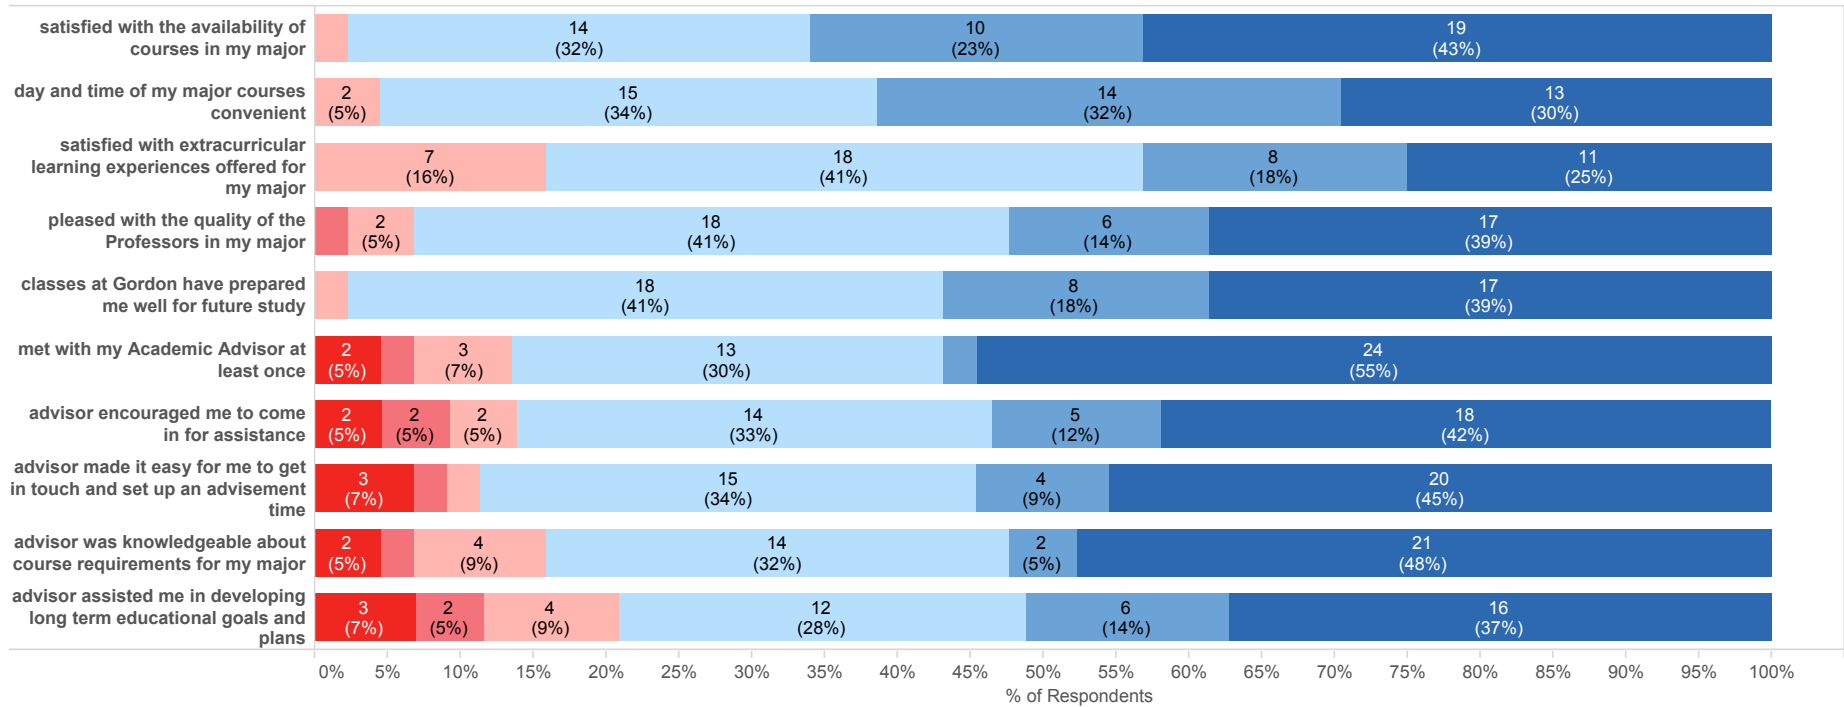

Gender

Age

Graduation Survey Results by School

RESPONSE ■ 1 - Strongly Disagree ■ 2 - Moderately Disagree ■ 3 - Disagree ■ 4 - Agree ■ 5 - Moderately Agree ■ 6 - Strongly Agree

Gender

Age

Graduation Survey Results by School

RESPONSE ■ 1 - Strongly Disagree ■ 2 - Moderately Disagree ■ 3- Disagree ■ 4 - Agree ■ 5 - Moderately Agree ■ 6 - Strongly Agree

Gender

Age

Graduation Survey Results by School

RESPONSE ■ 1 - Strongly Disagree ■ 2 - Moderately Disagree ■ 3- Disagree ■ 4 - Agree ■ 5 - Moderately Agree ■ 6 - Strongly Agree

Gender

Age

Graduation Survey Reports by Degree

Graduation Survey Results by Degree

Associate of Arts

Spring 2014

RESPONSE 1 - Strongly Disagree 2 - Moderately Disagree 3 - Disagree 4 - Agree 5 - Moderately Agree 6 - Strongly Agree