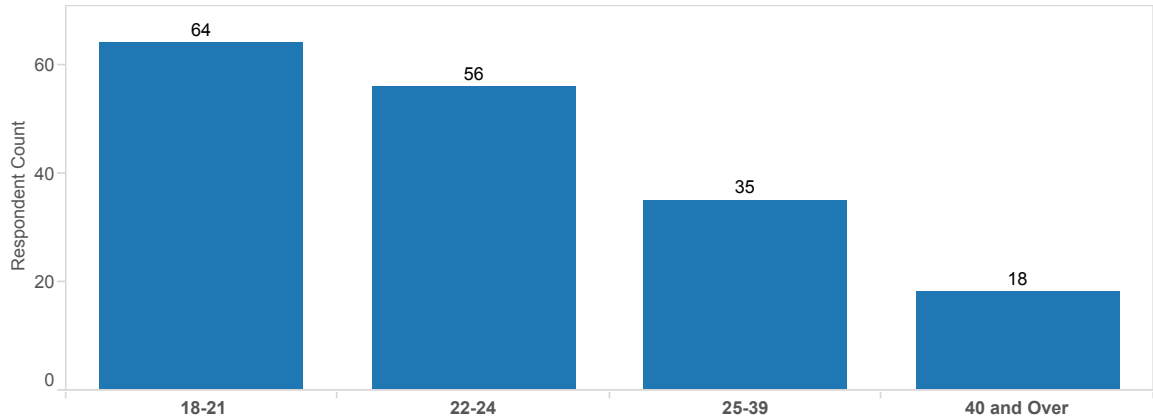

Gender

Age

Graduation Survey Results by School

RESPONSE ■ 1 - Strongly Disagree ■ 2 - Moderately Disagree ■ 3 - Disagree ■ 4 - Agree ■ 5 - Moderately Agree ■ 6 - Strongly Agree

Gender

Age

Graduation Survey Results by School

RESPONSE ■ 1 - Strongly Disagree ■ 2 - Moderately Disagree ■ 3- Disagree ■ 4 - Agree ■ 5 - Moderately Agree ■ 6 - Strongly Agree

Gender

Age

Graduation Survey Results by School

RESPONSE ■ 1 - Strongly Disagree ■ 2 - Moderately Disagree ■ 3- Disagree ■ 4 - Agree ■ 5 - Moderately Agree ■ 6 - Strongly Agree