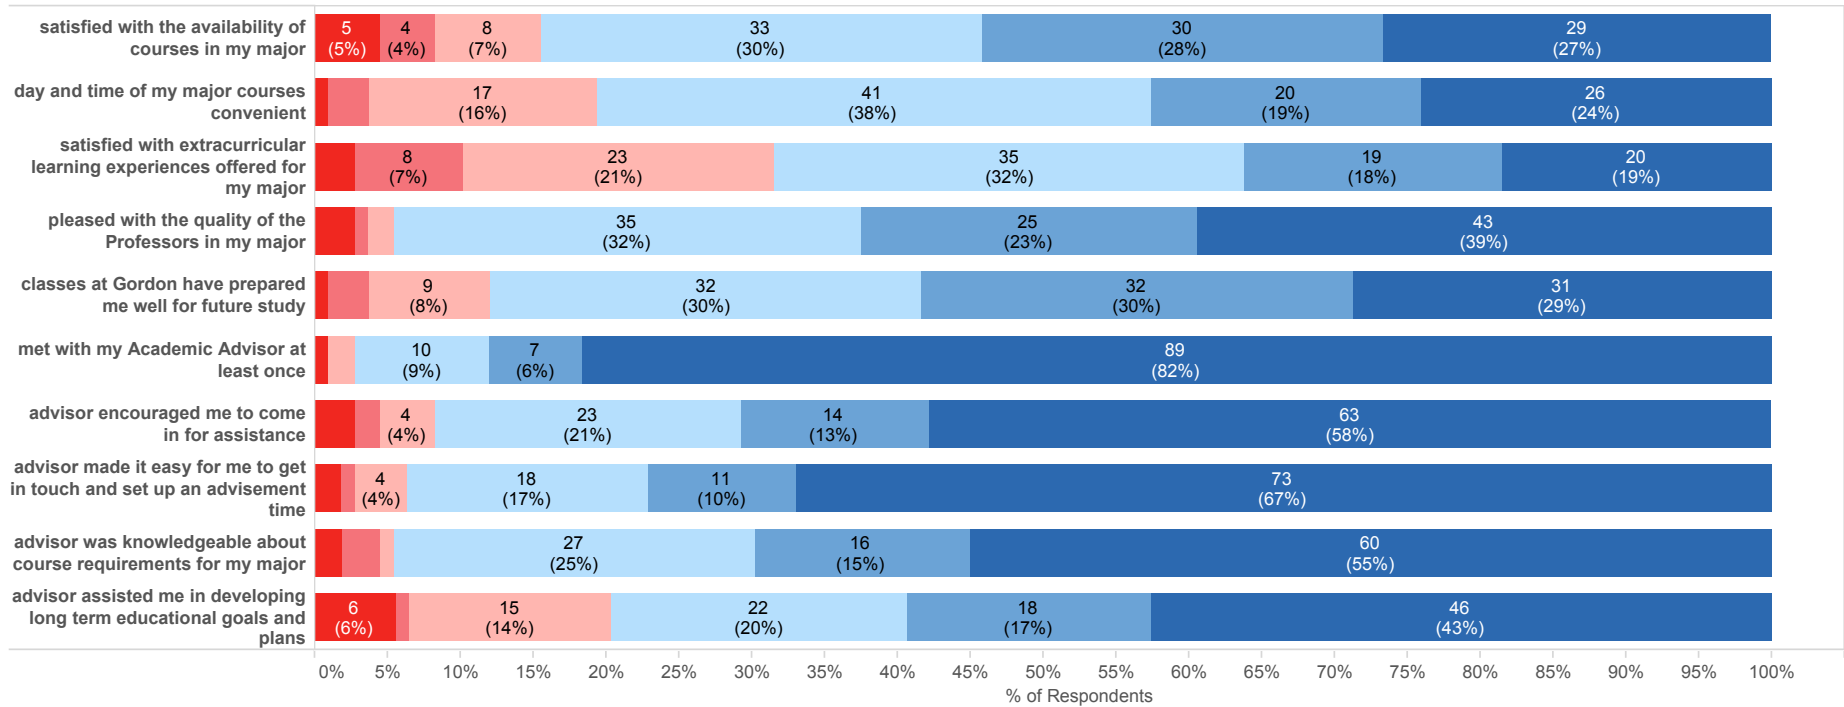

Gender

Age

Graduation Survey Results by School

RESPONSE ■ 1 - Strongly Disagree ■ 2 - Moderately Disagree ■ 3 - Disagree ■ 4 - Agree ■ 5 - Moderately Agree ■ 6 - Strongly Agree

Gender

Age

Graduation Survey Results by School

RESPONSE ■ 1 - Strongly Disagree ■ 2 - Moderately Disagree ■ 3- Disagree ■ 4 - Agree ■ 5 - Moderately Agree ■ 6 - Strongly Agree

Gender

Age

Graduation Survey Results by School

RESPONSE ■ 1 - Strongly Disagree ■ 2 - Moderately Disagree ■ 3- Disagree ■ 4 - Agree ■ 5 - Moderately Agree ■ 6 - Strongly Agree