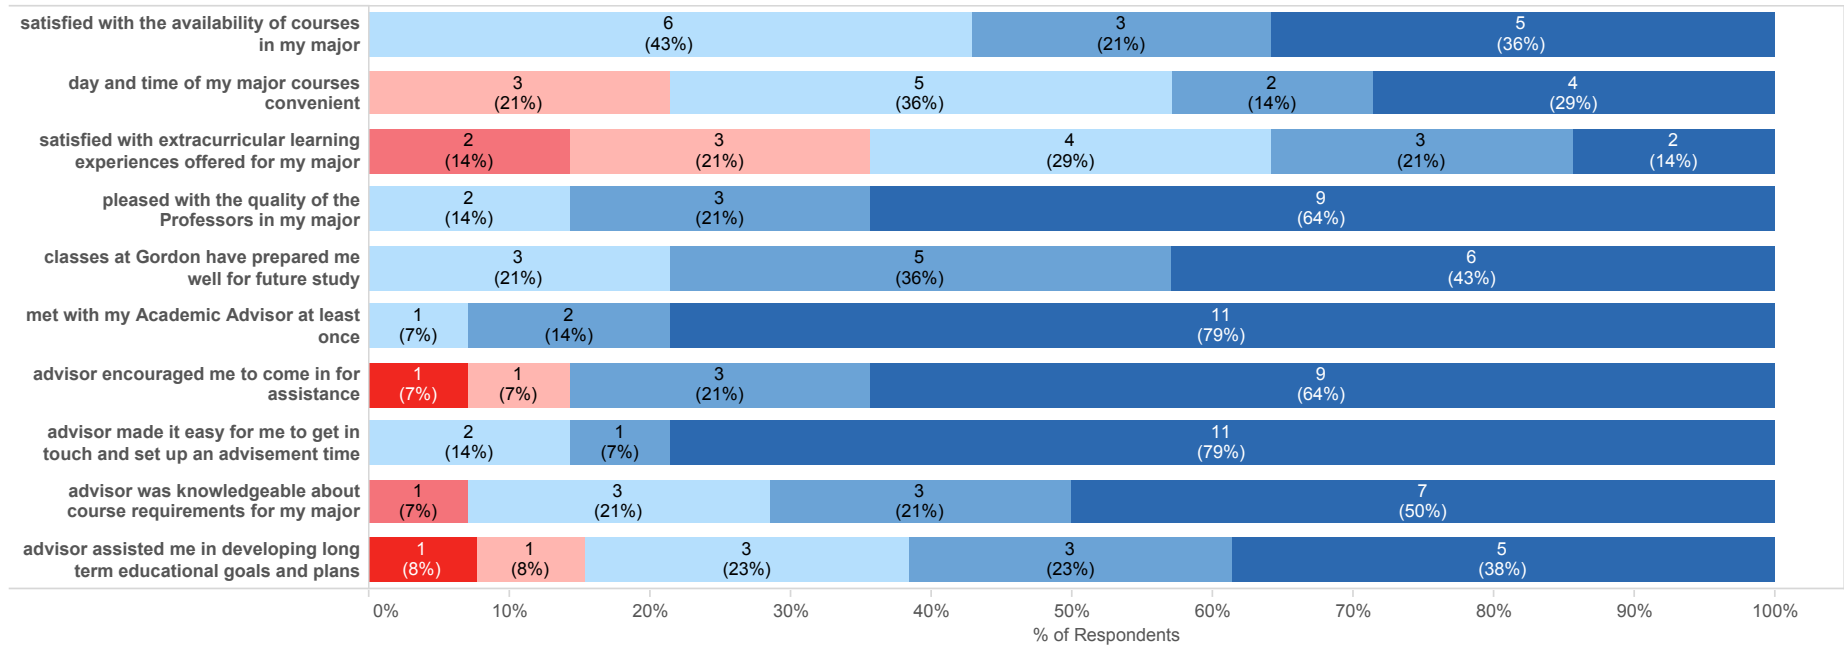

Graduation Survey Results by Degree

Assoc. of Science in Nursing

Spring 2014

RESPONSE 1 - Strongly Disagree 2 - Moderately Disagree 3 - Disagree 4 - Agree 5 - Moderately Agree 6 - Strongly Agree

Gender

Age

Graduation Survey Results by Degree

Bachelor of Arts

Spring 2014

RESPONSE ■ 1 - Strongly Disagree ■ 2 - Moderately Disagree ■ 3 - Disagree ■ 4 - Agree ■ 5 - Moderately Agree ■ 6 - Strongly Agree

Gender

Age