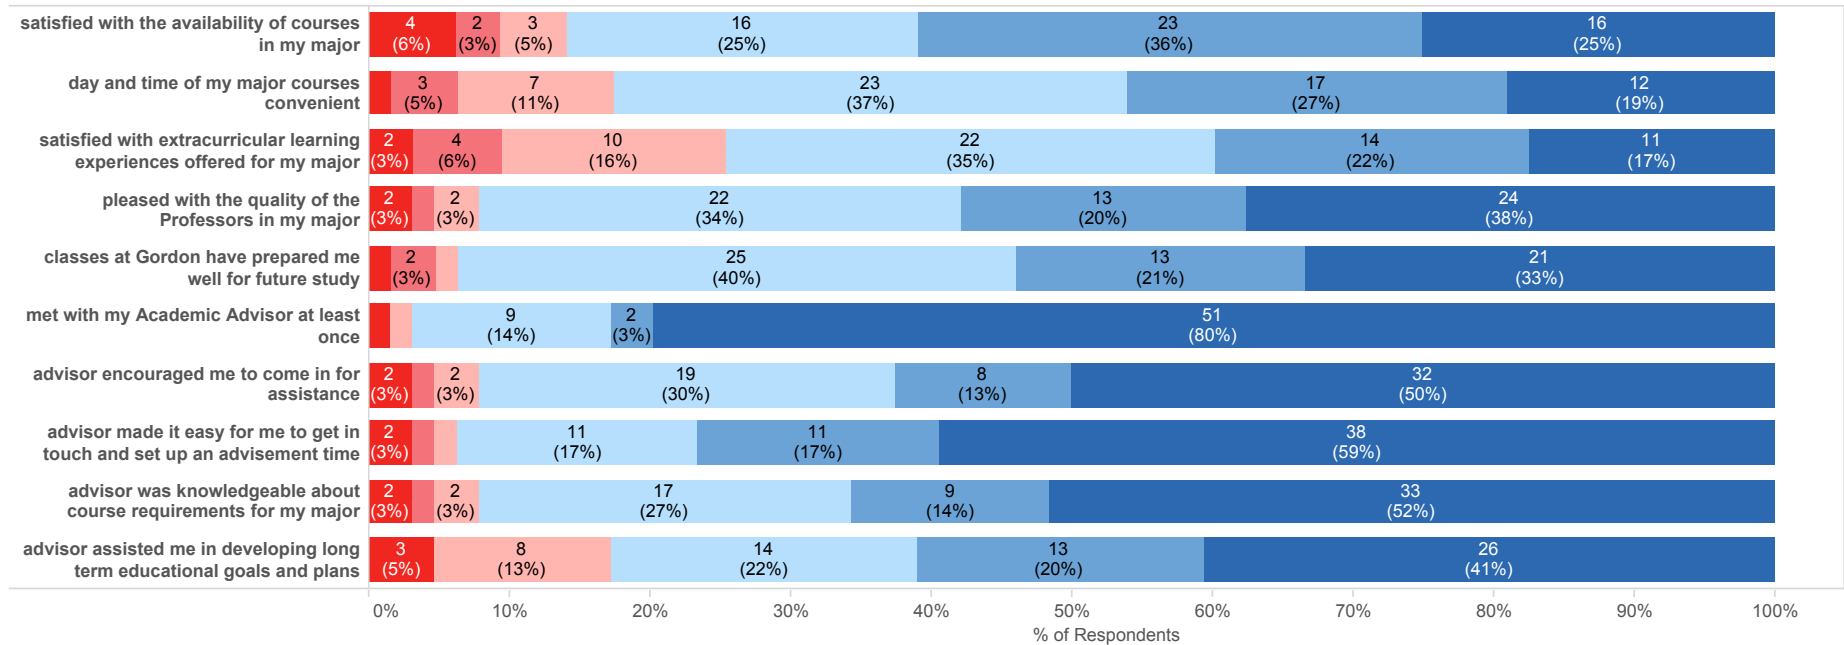

Gender

Age

Graduation Survey Results by Degree

Associate of Science

Spring 2014

RESPONSE 1 - Strongly Disagree 2 - Moderately Disagree 3 - Disagree 4 - Agree 5 - Moderately Agree 6 - Strongly Agree

Gender

Age

Graduation Survey Results by Degree

Assoc. of Science in Nursing

Spring 2014

RESPONSE 1 - Strongly Disagree 2 - Moderately Disagree 3 - Disagree 4 - Agree 5 - Moderately Agree 6 - Strongly Agree

Gender

Age