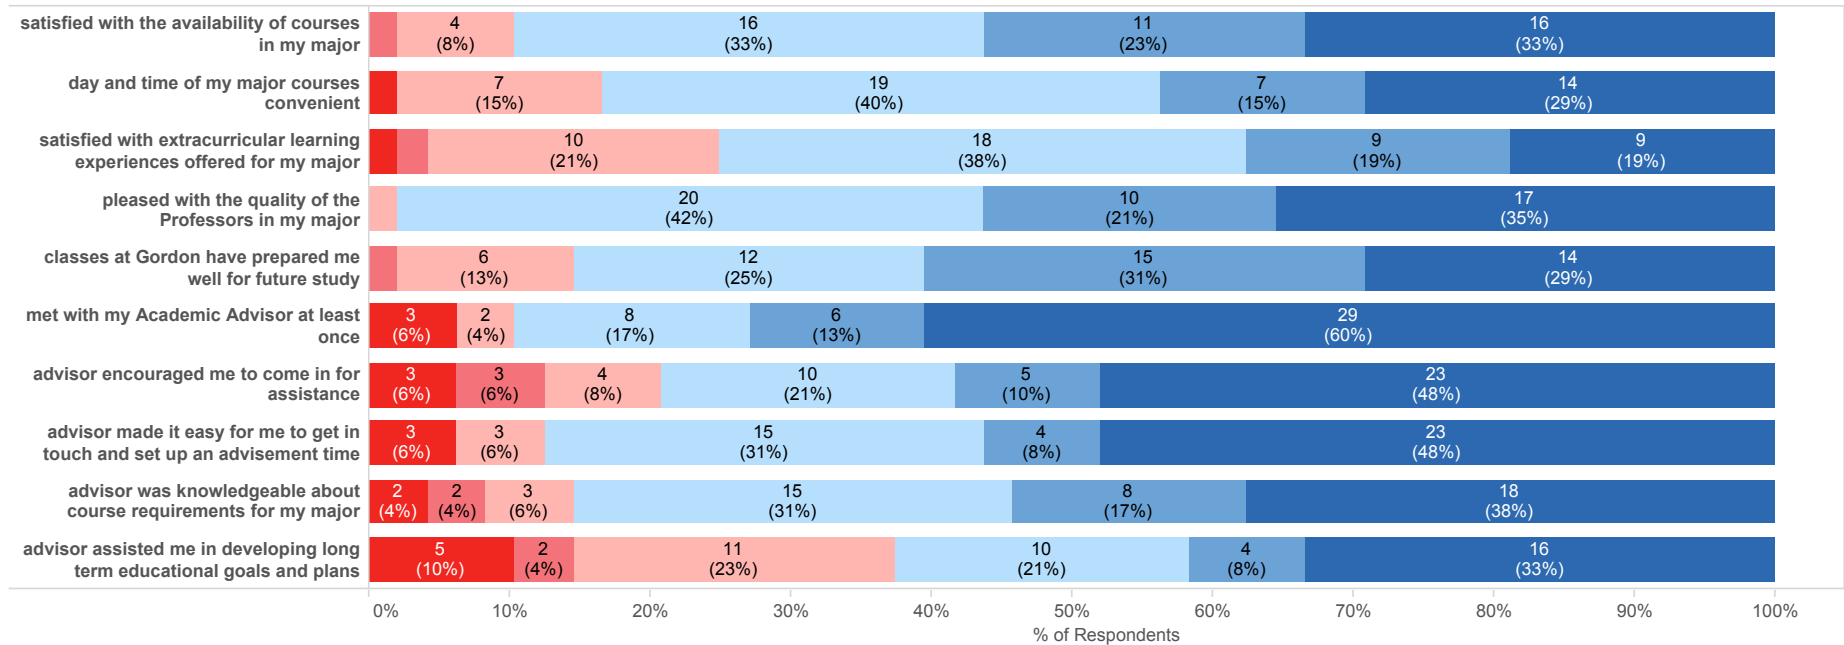

Gender

Age

Graduation Survey Reports by Degree

Graduation Survey Results by Degree

Associate of Arts

Spring 2014

RESPONSE 1 - Strongly Disagree 2 - Moderately Disagree 3 - Disagree 4 - Agree 5 - Moderately Agree 6 - Strongly Agree

Gender

Age

Graduation Survey Results by Degree

Associate of Science

Spring 2014

RESPONSE 1 - Strongly Disagree 2 - Moderately Disagree 3 - Disagree 4 - Agree 5 - Moderately Agree 6 - Strongly Agree

Gender

Age