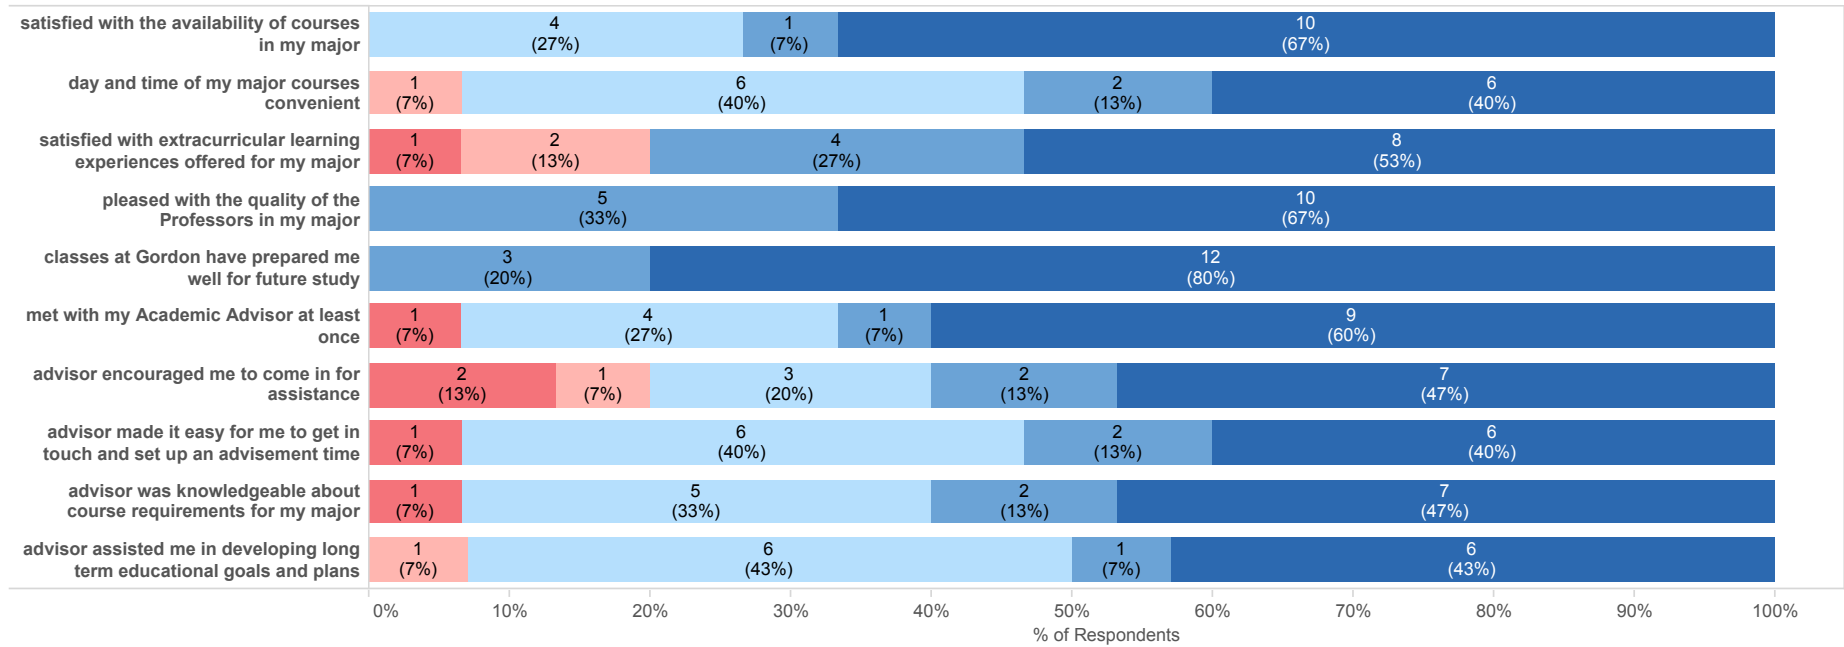

Graduation Survey Results by Degree

Bachelor of Science in Educ

Spring 2014

RESPONSE ■ 2 - Moderately Disagree ■ 3 - Disagree ■ 4 - Agree ■ 5 - Moderately Agree ■ 6 - Strongly Agree