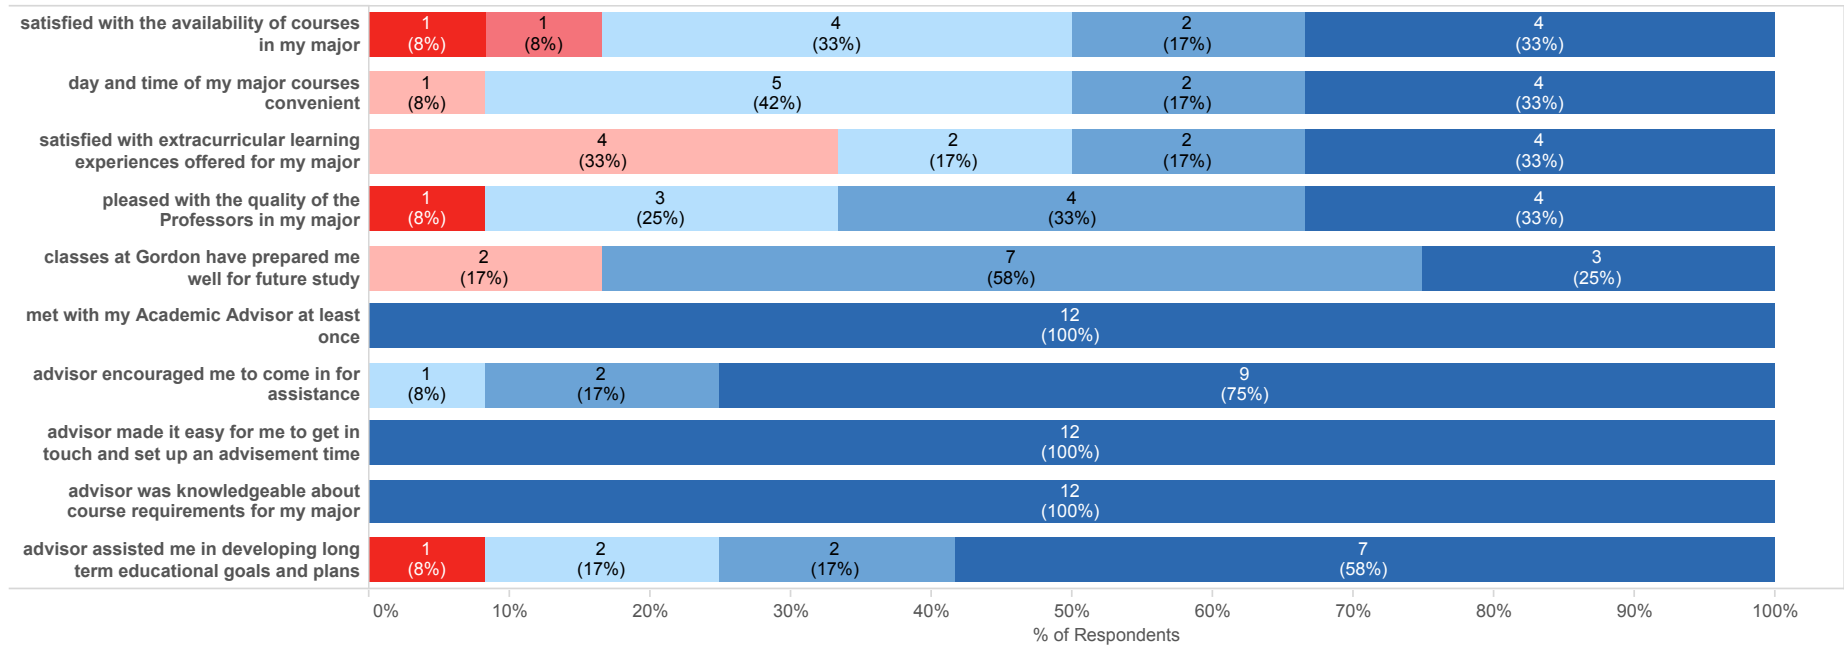

Graduation Survey Results by Degree

Bachelor of Arts

Spring 2014

RESPONSE ■ 1 - Strongly Disagree ■ 2 - Moderately Disagree ■ 3 - Disagree ■ 4 - Agree ■ 5 - Moderately Agree ■ 6 - Strongly Agree

Gender

Age

Graduation Survey Results by Degree

Bachelor of Science

Spring 2014

RESPONSE 1 - Strongly Disagree 2 - Moderately Disagree 3 - Disagree 4 - Agree 5 - Moderately Agree 6 - Strongly Agree

Gender

Age

Graduation Survey Results by Degree