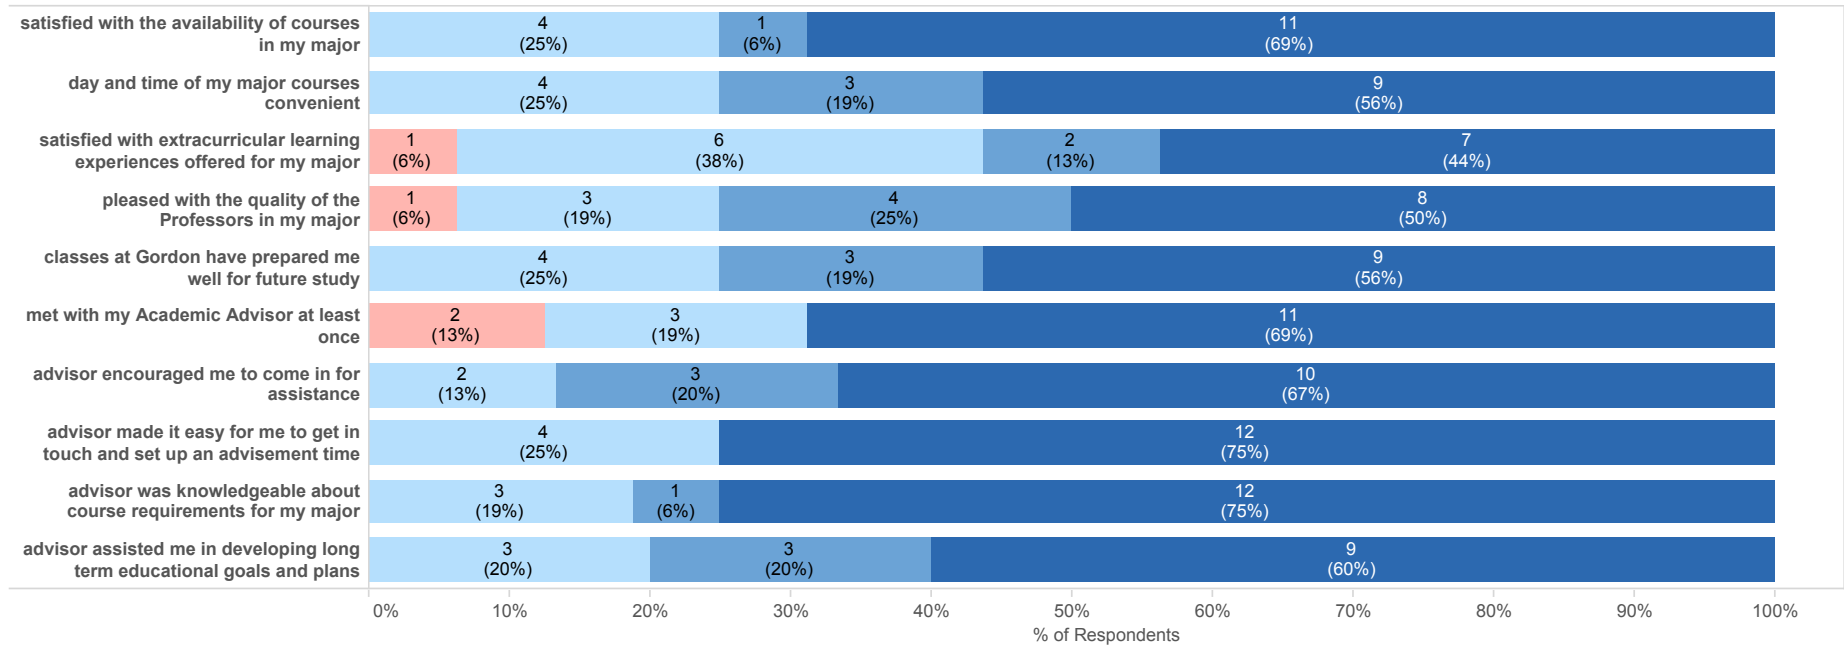

Graduation Survey Results by Degree

RN to BSN Completion Degree

Spring 2014

RESPONSE ■ 3- Disagree ■ 4 - Agree ■ 5 - Moderately Agree ■ 6 - Strongly Agree