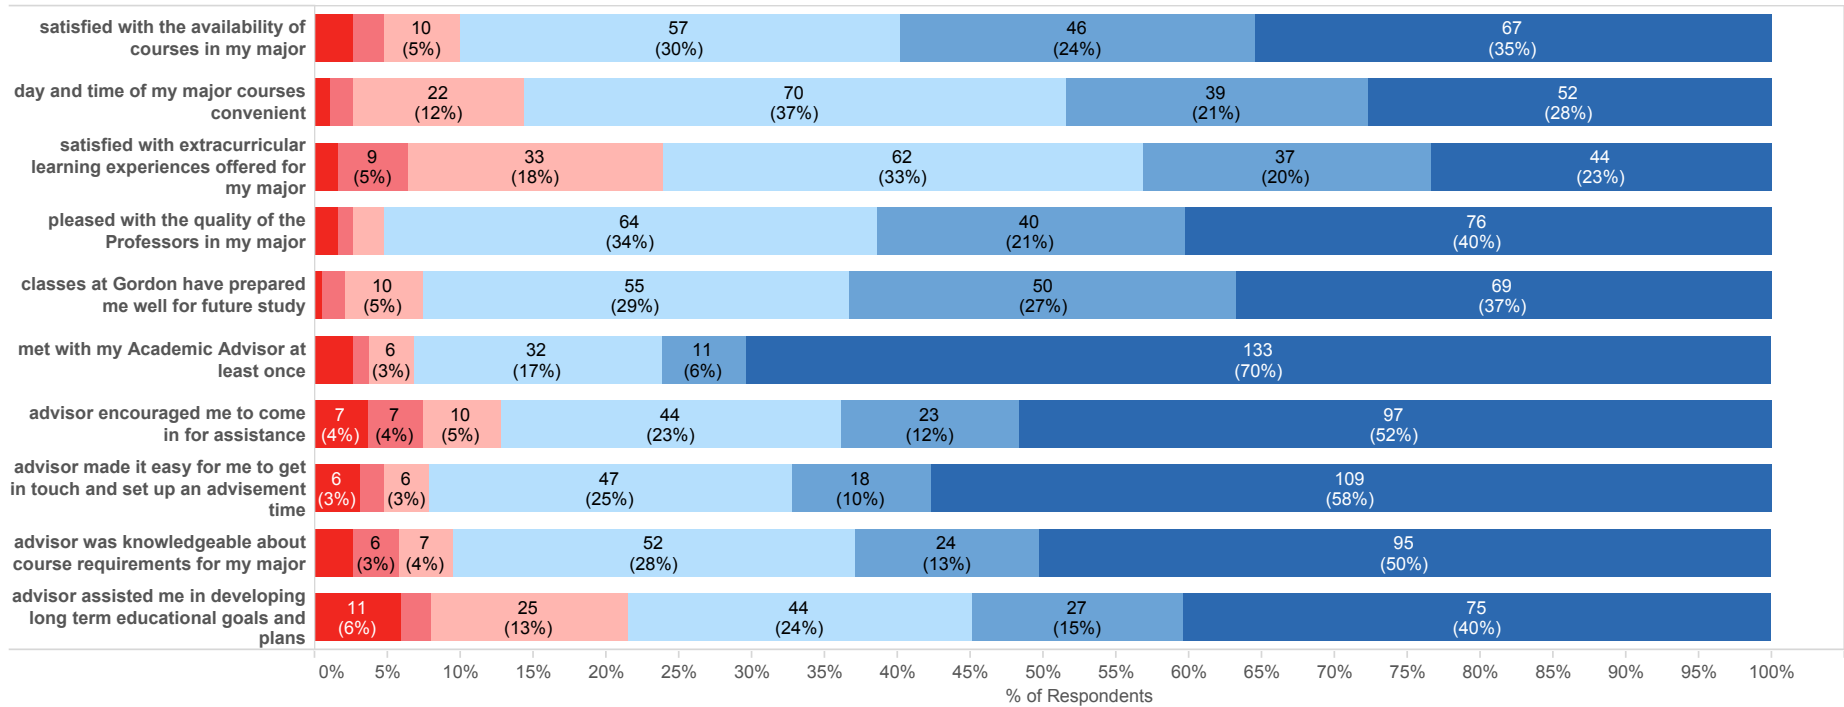

Gender

Age

Graduation Survey Results by School

RESPONSE ■ 1 - Strongly Disagree ■ 2 - Moderately Disagree ■ 3 - Disagree ■ 4 - Agree ■ 5 - Moderately Agree ■ 6 - Strongly Agree

Gender

Age

Graduation Survey Results by School