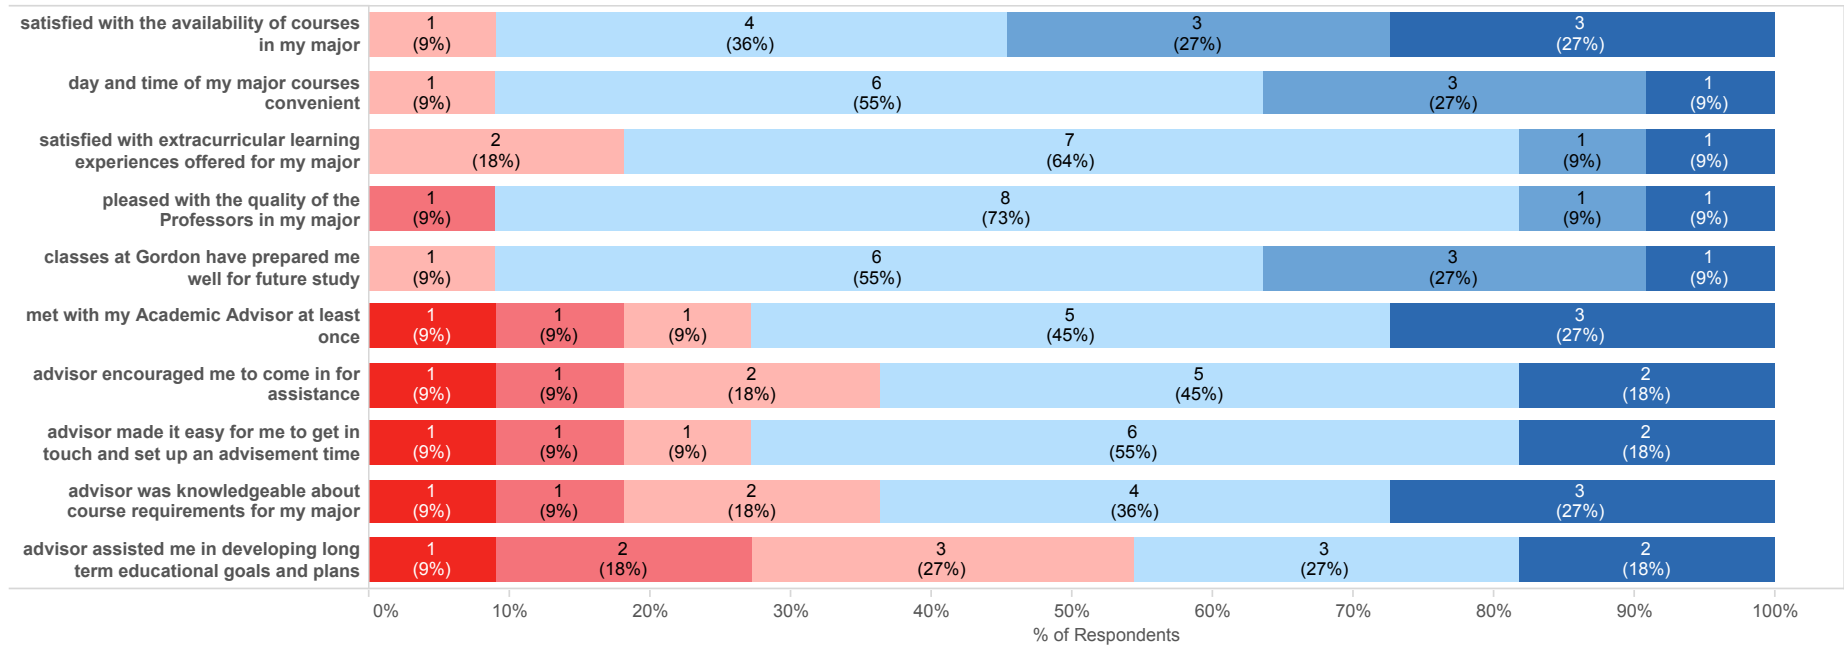

Graduation Survey Results by Degree

Assoc. of Science in Nursing

Spring 2014

RESPONSE 1 - Strongly Disagree 2 - Moderately Disagree 3 - Disagree 4 - Agree 5 - Moderately Agree 6 - Strongly Agree