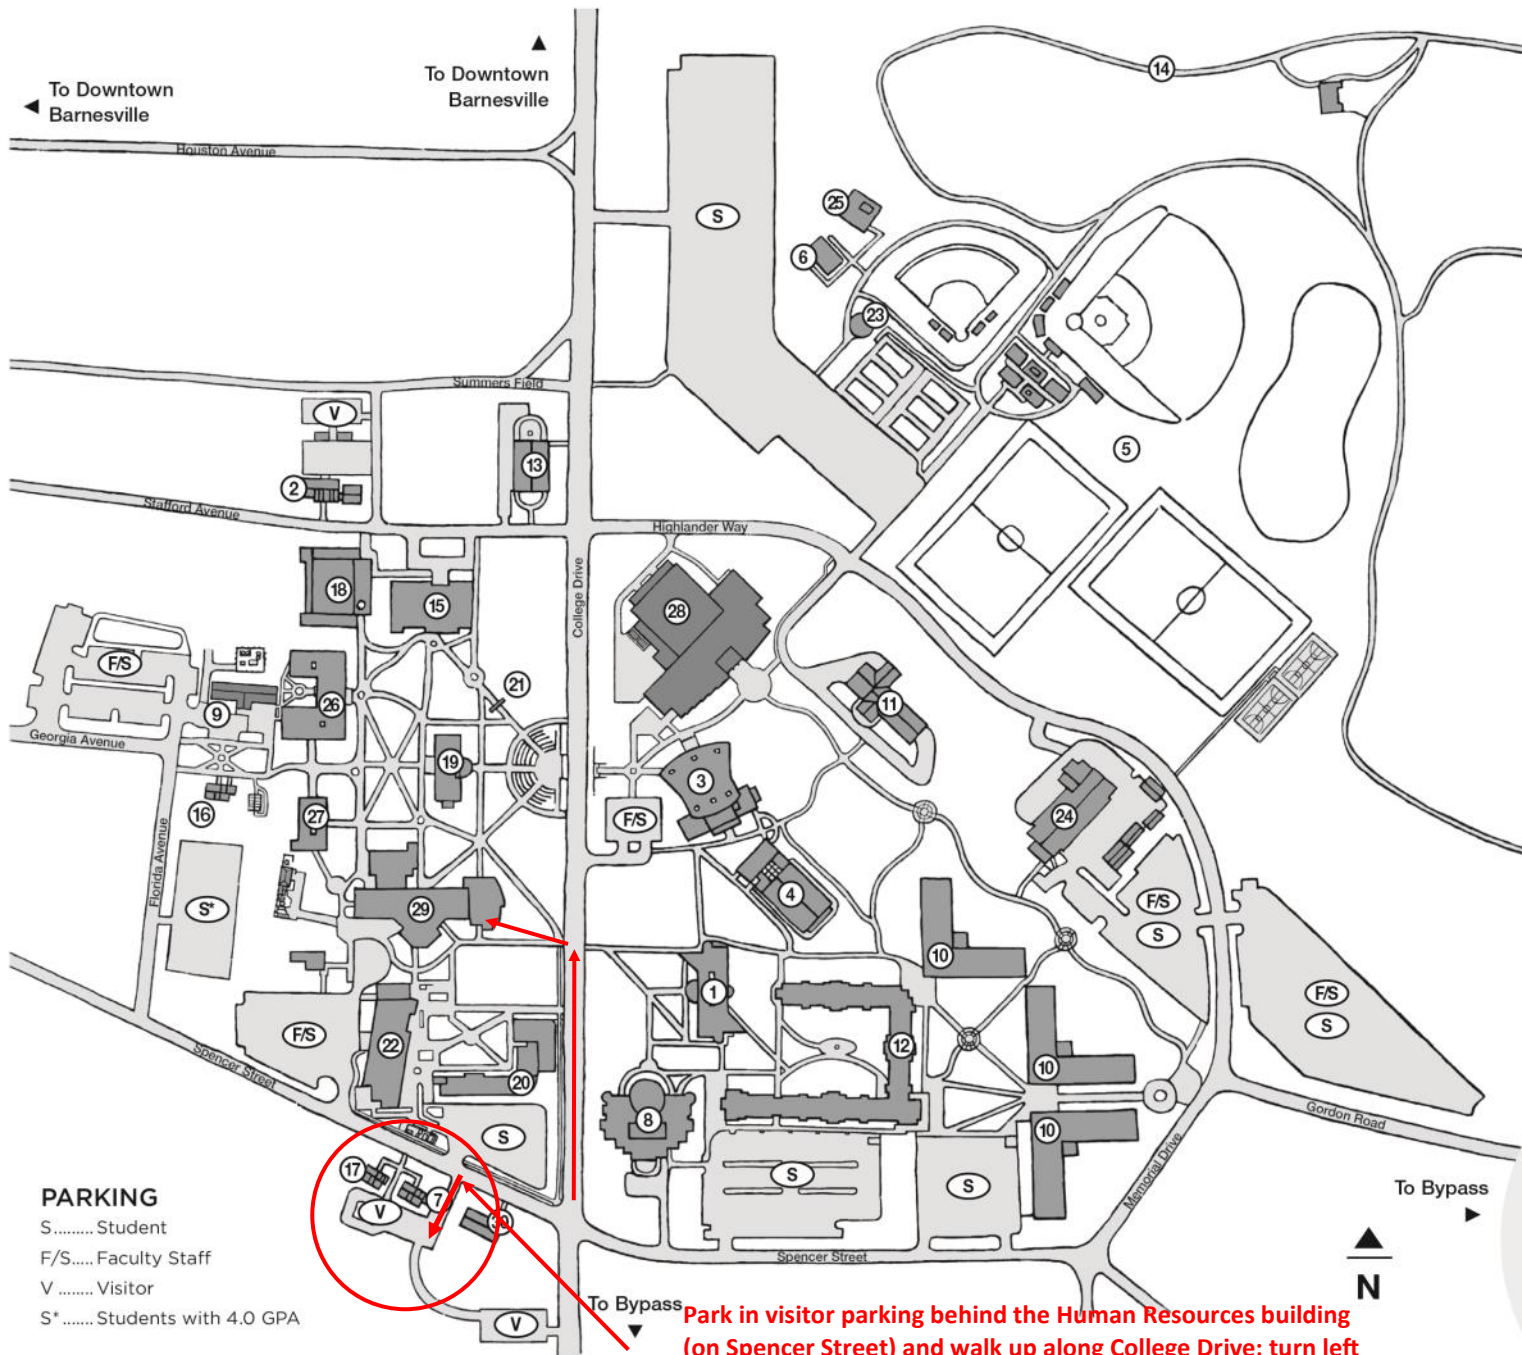

OUR CAMPUS

- 1 Academic Building
- 2 Alumni House
- 3 Alumni Memorial Hall
- 4 Aquatics Center
- 5 Athletic Complex
- 6 Beach Volleyball Court
- 7 Community Education
- 8 Fine Arts Building
- 9 Georgia House/
Human Resources
- 10 Gordon Commons
- 11 Gordon Hall/Public Safety
- 12 Gordon Village
- 13 Guillebeau Hall
- 14 Highlander Trail
- 15 Hightower Library
- 16 Honors House
- 17 Institutional Effectiveness
- 18 Instructional Complex
- 19 Lambdin Hall
- 20 Melton Hall
- 21 Military Memorial
- 22 Nursing and Allied
Health Building
- 23 Pavilion
- 24 Plant Operations/
Central Receiving
- 25 Racquetball Courts
- 26 Russell Hall
- 27 Smith Hall
- 28 Student Activity and
Recreation Center
- 29 Student Center
- 30 Welcome Center

PARKING

- S Student
- F/S..... Faculty Staff
- V Visitor
- S* Students with 4.0 GPA

Park in visitor parking behind the Human Resources building (on Spencer Street) and walk up along College Drive; turn left into campus at the light to the Student Center (#29). We are located on the 2nd floor, room 234.