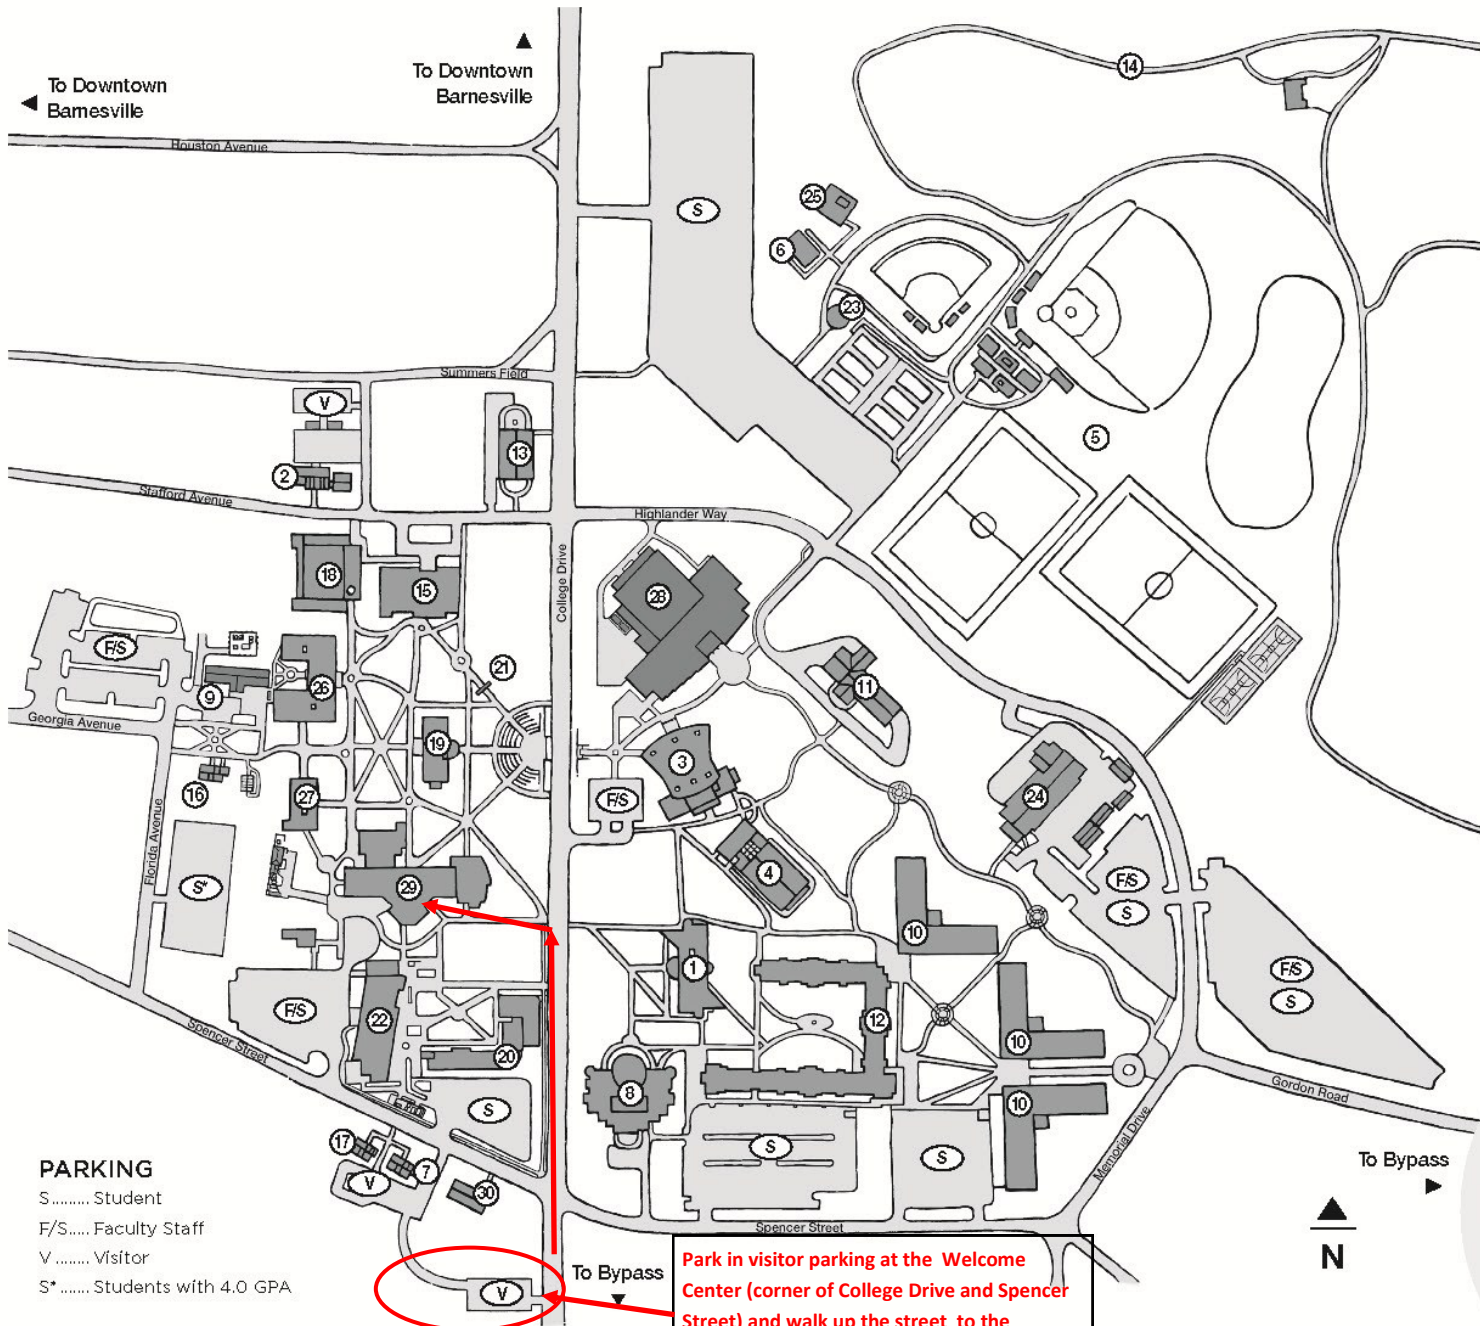

OUR CAMPUS

- 1 Academic Building
- 2 Alumni House
- 3 Alumni Memorial Hall
- 4 Aquatics Center
- 5 Athletic Complex
- 6 Beach Volleyball Court
- 7 Community Education
- 8 Fine Arts Building
- 9 Georgia House/
Human Resources
- 10 Gordon Commons
- 11 Gordon Hall/Public Safety
- 12 Gordon Village
- 13 Guillebeau Hall
- 14 Highlander Trail
- 15 Hightower Library
- 16 Honors House
- 17 Institutional Effectiveness
- 18 Instructional Complex
- 19 Lambdin Hall
- 20 Melton Hall
- 21 Military Memorial
- 22 Nursing and Allied
Health Building
- 23 Pavilion
- 24 Plant Operations/
Central Receiving
- 25 Racquetball Courts
- 26 Russell Hall
- 27 Smith Hall
- 28 Student Activity and
Recreation Center
- 29 Student Center
- 30 Welcome Center

PARKING

- S..... Student
- F/S..... Faculty Staff
- V Visitor
- S* Students with 4.0 GPA

Park in visitor parking at the Welcome Center (corner of College Drive and Spencer Street) and walk up the street to the Student Center (29) - we are on the 2nd floor, rm.234. (However, if you are a current Gordon student, 419 College Drive | Barnesville, GA 30204 | 678.359.5555 | 00.282.6504 | gordonstate.edu do NOT park in visitor parking!)

Gordon State College

gordonstate.edu