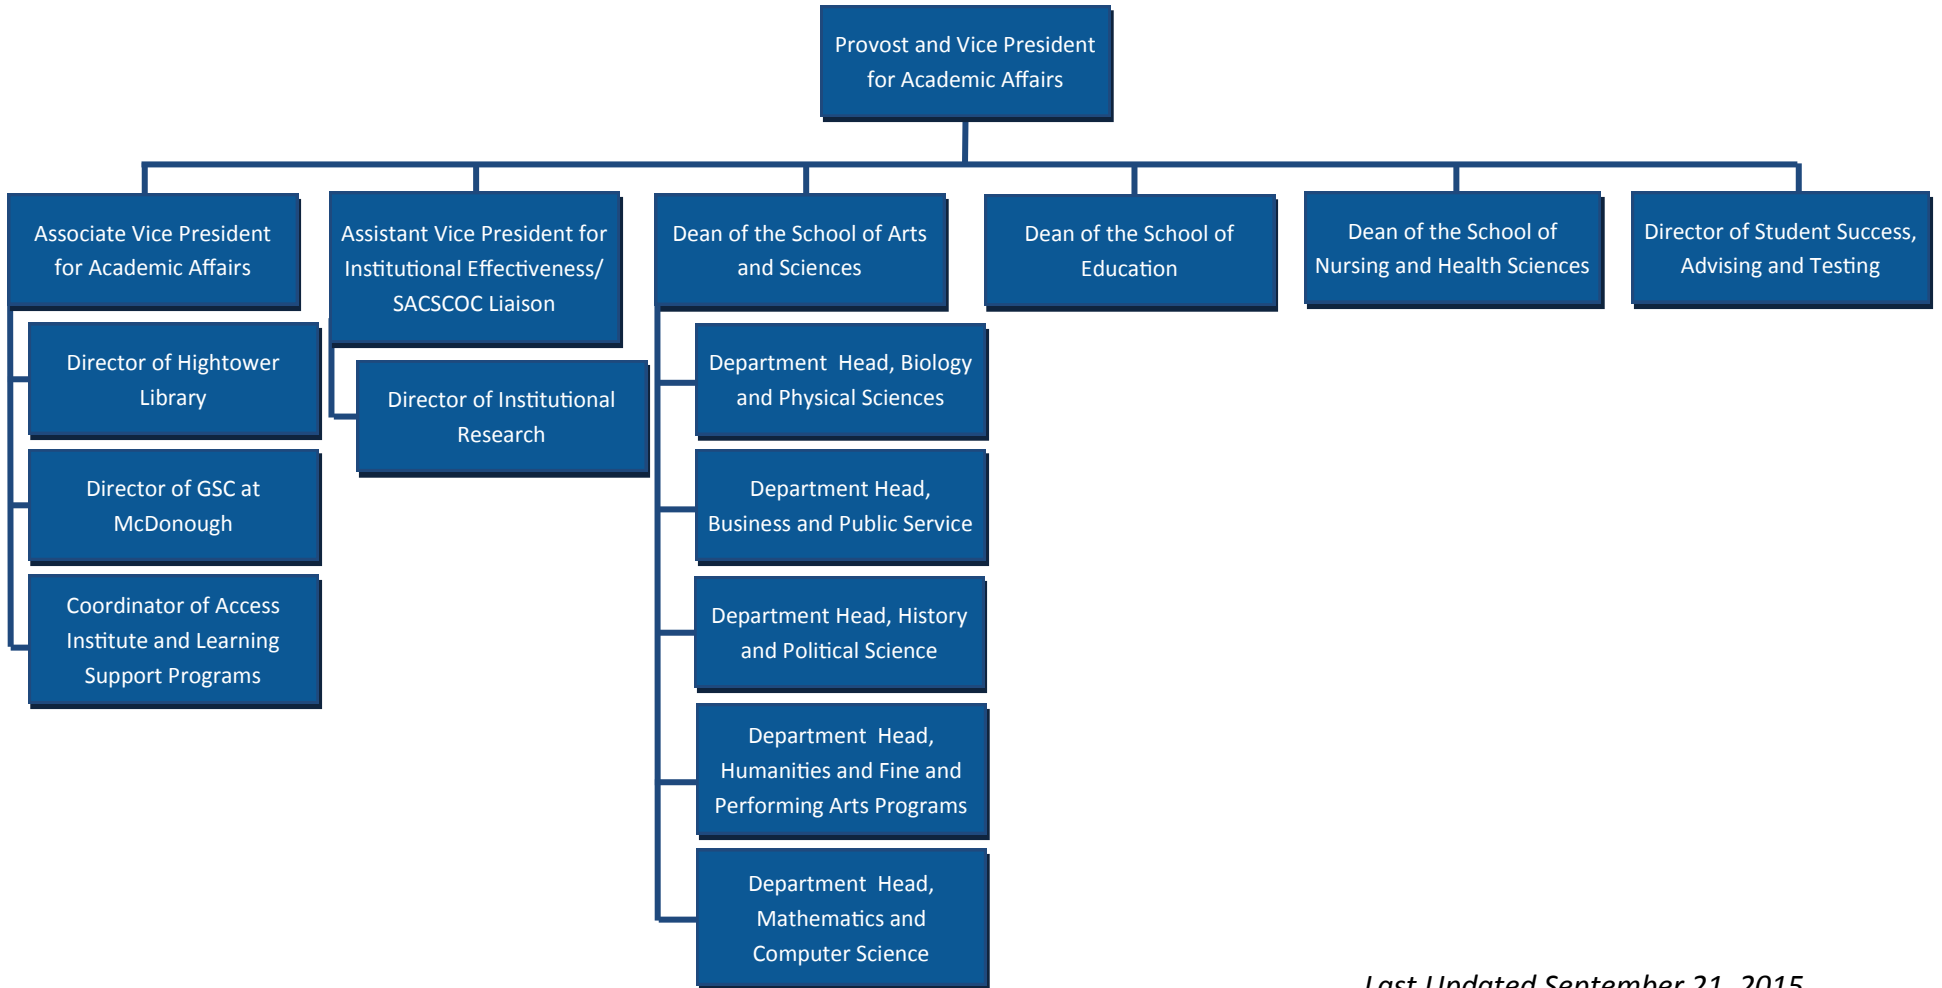

Gordon State College
Academic Affairs Department
Organizational Chart

Last Updated September 21, 2015