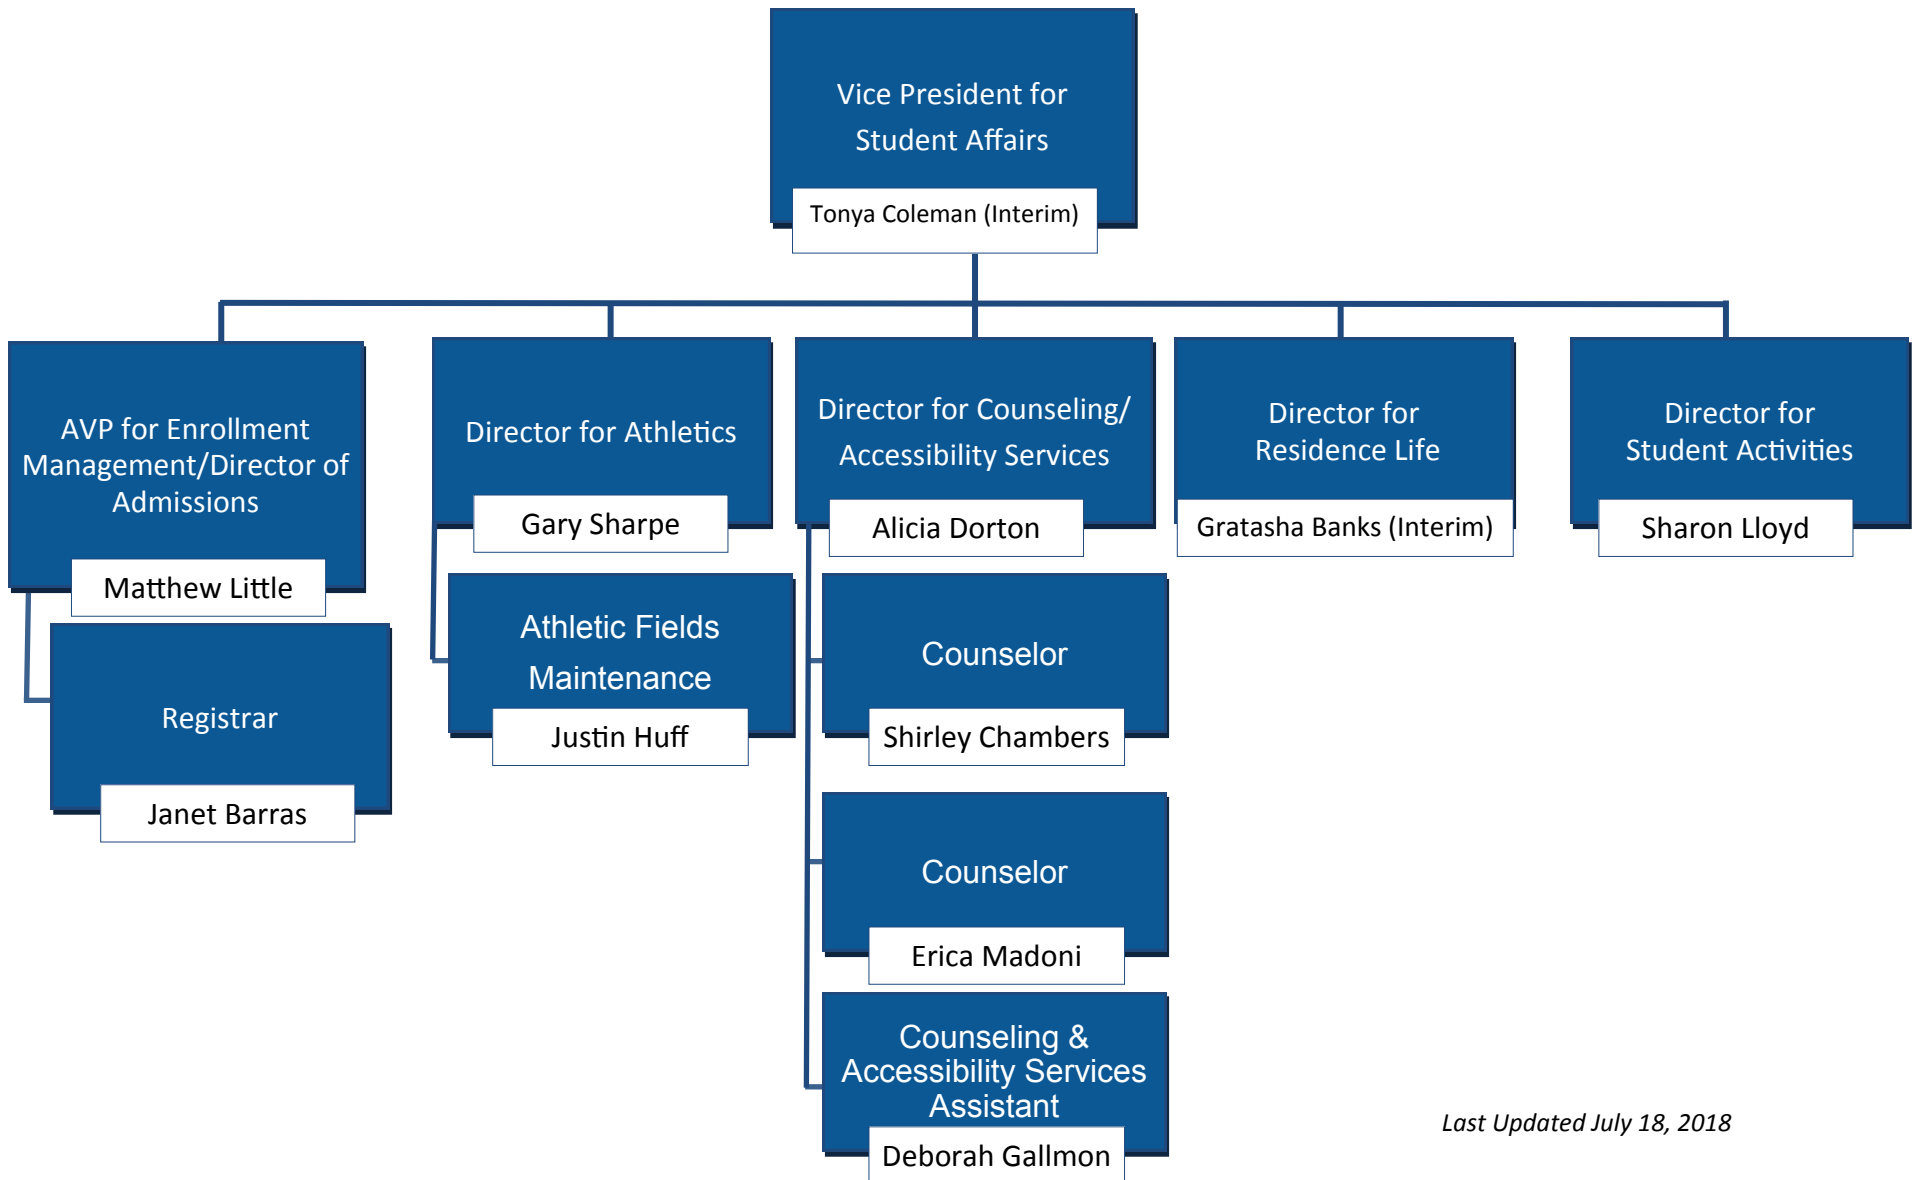

Gordon State College
Student Affairs
Organizational Chart

Last Updated July 18, 2018