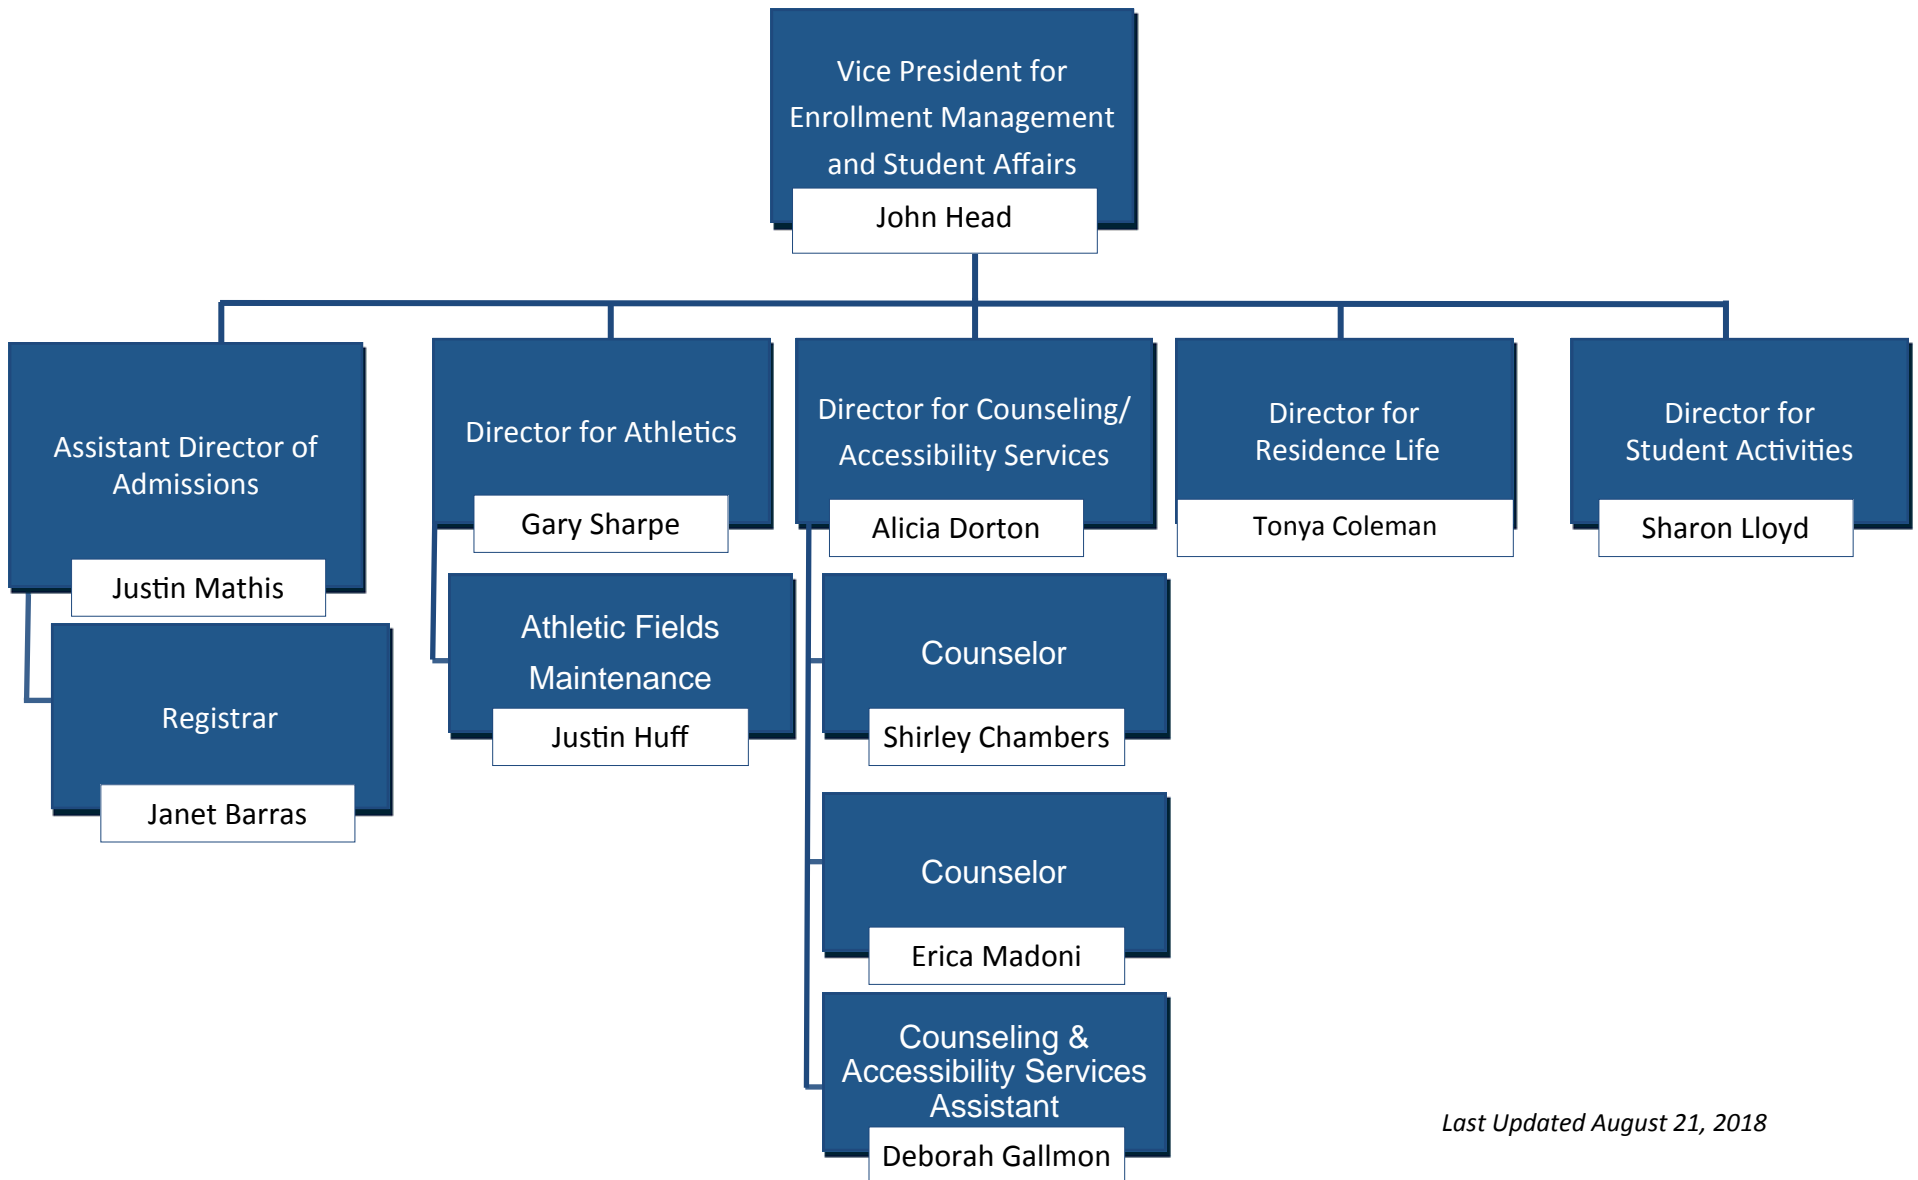

Gordon State College
Student Affairs
Organizational Chart

Last Updated August 21, 2018